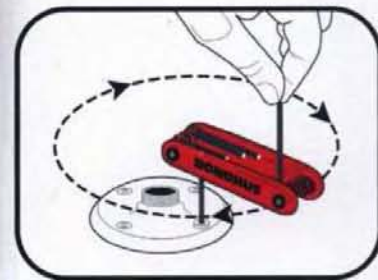

GorillaGrip®
fold up handle
is 40% stronger
than steel
handles!

Precision Cut Tip
for full tool
engagement
in the screw

Color Coded:

-  Inch
-  Metric
-  Inch & Metric
-  Star Recessed
-  Utility

Patented Flutes
allow for easy
selection of one
tool at a time

Turn & Flip Feature
No repositioning the
tool when working
against obstructions

Stop Feature
Our 90° stop feature
converts the tool
into a non-stop,
time-saving,
speed wrench

ProTanium
HIGH TORQUE STEEL