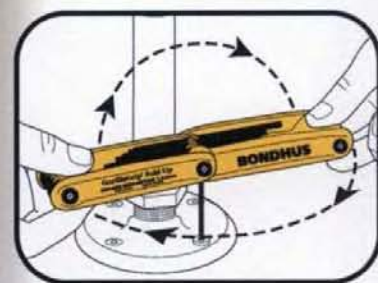

GorillaGrip®
fold up handle
is 40% stronger
than steel
handles!

Precision Cut Tip
for full tool
engagement
in the screw

Color Coded:

-  Inch
-  Metric
-  Inch & Metric
-  Star Recessed
-  Utility

Patented Flutes
allow for easy
selection of one
tool at a time

Turn & Flip Feature
No repositioning the
tool when working
against obstructions

Stop Feature
Our 90° stop feature
converts the tool
into a non-stop,
time-saving,
speed wrench

ProTanium
HIGH TORQUE STEEL