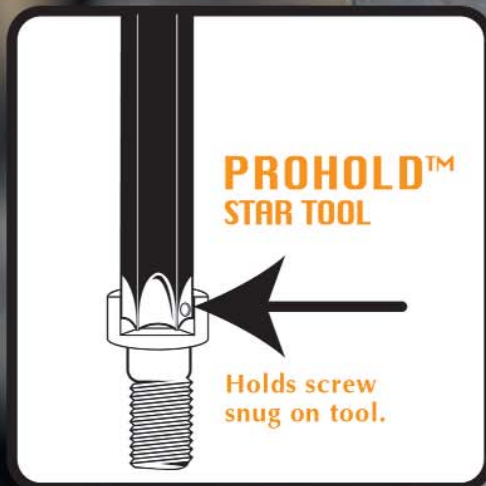

BALLSTAR™

Star

**ProHold™
Star**

TR Star

STAR TOOLS

*Fits TORX® brand screws. TORX is a registered trademark of Textron, Inc.

Star Tools L-Wrench Long Arm Style

Size	Part #	Model #
T6 - T25	31832	TLX8S
T9 - T40	31834	TLX8