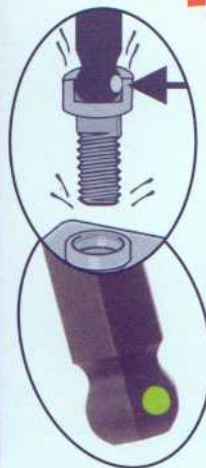

### ProHold™ Screw Holding Ballpoint Tools

keep a tight hold on the screw. This innovative tool doesn't lose its grip! They also feature the Balldriver® design for easy angle entry. Available in L-wrench, T-handles and Screwdrivers

### Balldriver® Hex Tools

with the best ball design so you can enter screws at angles up to 25° off center. Use these tools to save time and get at those tough to reach hex screws.