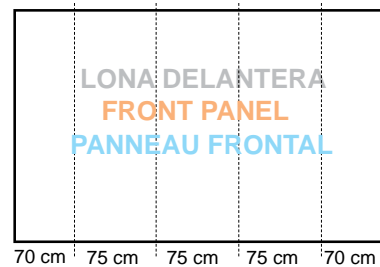

**LONA DELANTERA
FRONT PANEL
PANNEAU FRONTAL**

**LONAS DELANTERAS POP UP / POP UP FRONT
PANELS / PANNEAUX FRONTALS POP UP**

8 GAMAS / 8 RANGES / 8 GAMMES